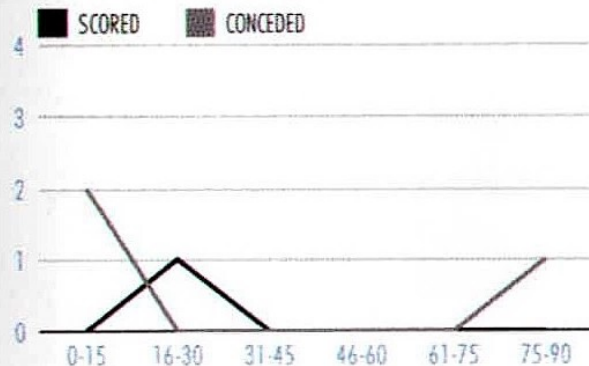

SWINDON TOWN

V

GILLINGHAM

MATCH FACTS

Swindon have won their last three home league games in a row; and are unbeaten in six (D3).

MATCH FACTS

Gillingham won more points away from home last season (42) in League Two than they did at home (41).

GOALS

AV. GOALS PER GAME

SHOTS (EX. BLOCKED)

% SHOTS ON TARGET

CLEAN SHEETS

% GOALS TO SHOTS

CORNER KICKS

GOALS CONCEDED

AV. GOALS CONCEDED PER GAME

FOULS

GOAL TIMES

GOAL TIMES