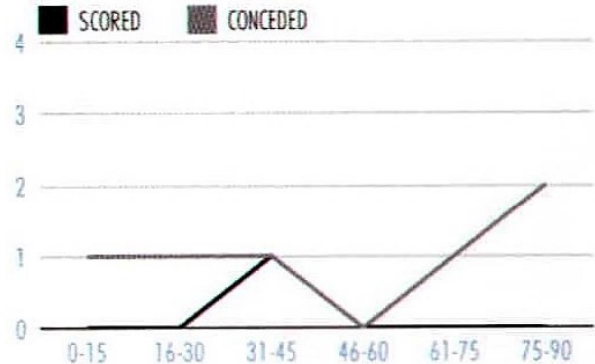

SWINDON TOWN

V

GILLINGHAM

MATCH FACTS

Swindon have won their last three home league games in a row; and are unbeaten in six (D3).

MATCH FACTS

Gillingham won more points away from home last season (42) in League Two than they did at home (41).

GOALS

AV. GOALS PER GAME

SHOTS (EX. BLOCKED)

% SHOTS ON TARGET

CLEAN SHEETS

% GOALS TO SHOTS

CORNER KICKS

GOALS CONCEDED

AV. GOALS CONCEDED PER GAME

FOULS

GOAL TIMES

GOAL TIMES